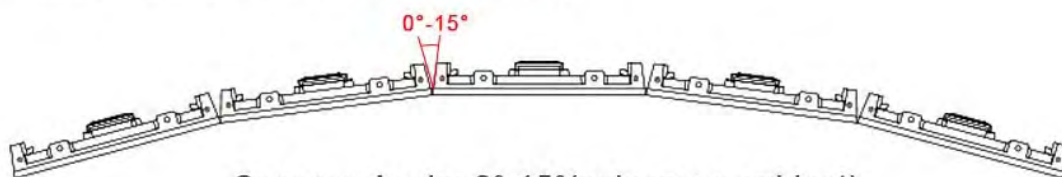

- ⦿ ***Super Slim***
- ⦿ ***Super Lightweight***
- ⦿ ***Budget friendly***

- **Cabinet size:**

500x500mm 500x1000mm are both available.

Seamless and mixed installation.

- **Fast & Seamless assembly by hand without tools**

- Stacking and Hanging Installation are Available

Hanging Installation

Stacking Installation

- Easy concave and convex for curve installation (LO 4 , LO 5 , LO 6)

Concave Angle: 0°-15°(only curve cabinet).

Convex Angle: 0°-15°(only curve cabinet).

Item	LO 3	LO 4	LO 5	LO 6
Pixel pitch	3.91 mm	4.81 mm	5.95 mm	6.25 mm
LED type	SMD 1921	SMD2727	SMD3535 / 2727	SMD3535
Module size	250x250mm	250x250mm	250x250mm	250x250mm
Module resolution	64x64	52x52	42x42	40x40
Cabinet resolution	128x128 / 128x256	104x104 / 104x208	84x84 / 84x168	80x80 / 80x160
Cabinet size(W x H)	500x500mm / 500x1000mm	500x500mm / 500x1000mm	500x500mm / 500x1000mm	500x500mm / 500x1000mm
Density	65,536 dots/m ²	43,264 dots/m ²	28,224 dots/m ²	25,600 dots/m ²
Brightness	≥4200 NIT	≥5000 NIT	≥6000 NIT	≥5000 NIT
Scan	1/16	1/13	1/7	1/10
Max power consumption	730 W/m ²	720 W/m ²	780 W/m ²	580 W/m ²
Ave power consumption	220W/m ²	220W/m ²	250W/m ²	210W/m ²
Cabinet weight	8.5 KG / 16KG	8.5 KG / 16KG	8.5 KG / 16KG	8.5 KG / 16KG
Refresh rate	≥1920Hz	≥1920Hz	≥1920Hz	≥1920Hz
View angle(Horizontal/Vertical)	140°/140°	140°/140°	140°/140°	140°/140°
Working voltage	AC 200~240v 50-60Hz	AC 200~240v 50-60Hz	AC 110v/220v 50-60Hz	AC 200~240v 50-60Hz
Operation temperature	-20°C ~ +50°C	-20°C ~ +50°C	-20°C ~ +50°C	-20°C ~ +50°C
Operation Humidity	10% ~ 90%	10% ~ 90%	10% ~ 90%	10% ~ 90%
Protection level	IP65/IP54	IP65/IP54	IP65/IP54	IP65/IP54